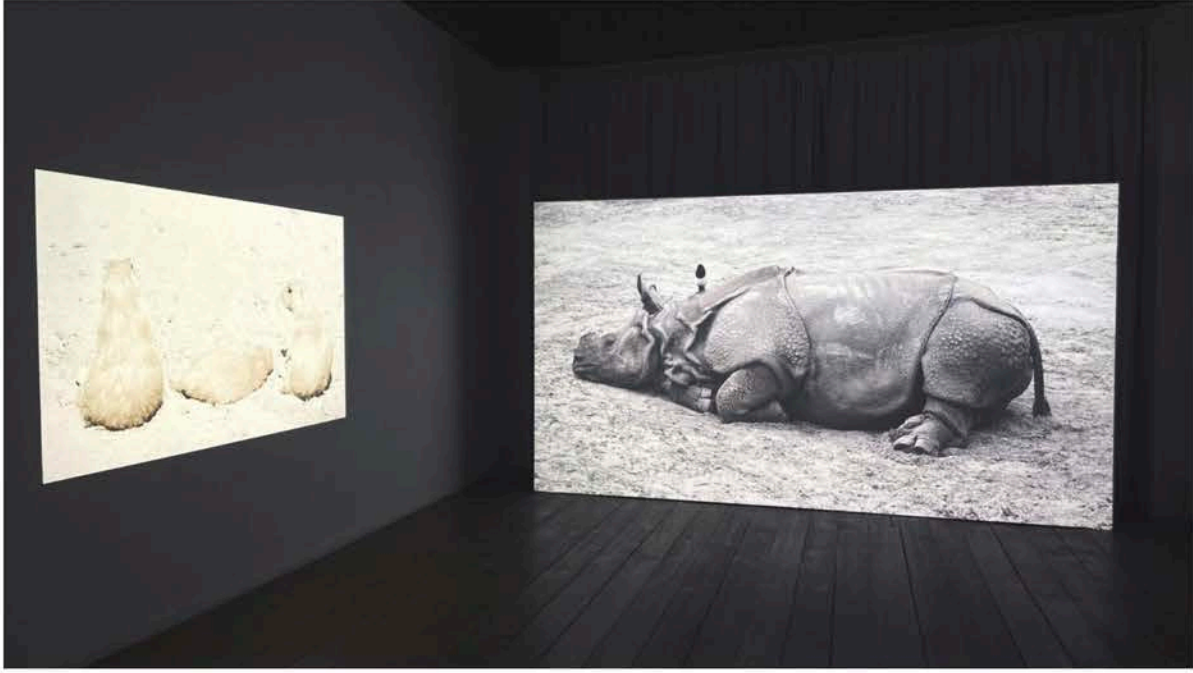

Loss, hope and wonder

24 Jan — 8 Mar 2026 at NL=US Art in Rotterdam, Netherlands

2 FEBRUARY 2026

Marjan Laaper, *Loss, hope and wonder*, exhibition view. Courtesy of NL=US Art

Marjan Laaper approaches video as a sculptural medium, treating moving images as physical presences within space. Filmed from a single, fixed viewpoint—aligned with that of the viewer—her works are projected on a monumental scale, confronting the audience directly. These videos capture fleeting moments that appear to expand endlessly, evoking living sculptures or photographs brought gently into motion.

Through strategies of repetition and near-stillness, Laaper transforms time into a palpable element of the work. Movement is reduced to its bare minimum, allowing each gesture, breath, or shift to gain weight and intensity. Her installations create an atmosphere in which time seems to slow down, encouraging sustained attention and a contemplative mode of looking.

In the exhibition *Loss, hope and wonder*, animals take center stage as silent protagonists. They appear not as symbols or metaphors, but as autonomous beings, calmly occupying the frame. Their presence draws the viewer into moments of vulnerability, wonder, and quiet connection, opening a reflective space where fragility and resilience coexist.